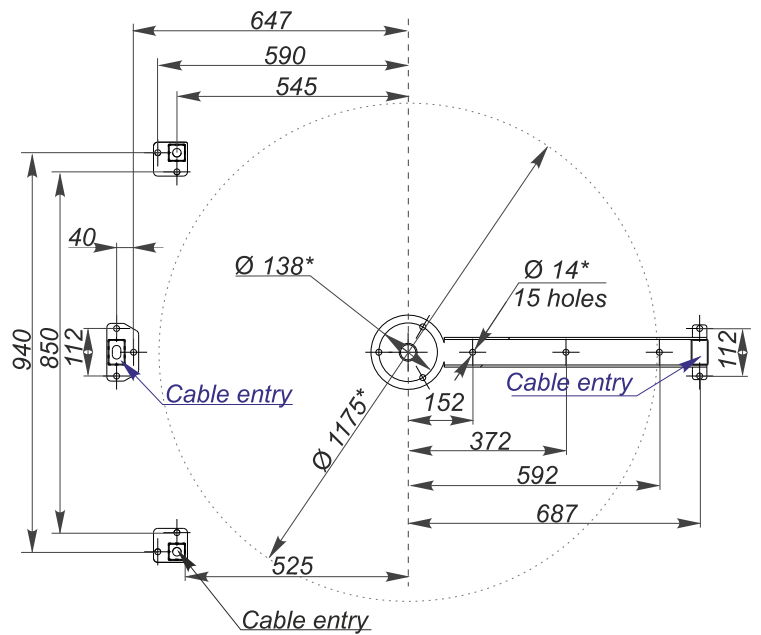

Full-height turnstiles
 Sesame Basic-S (Y-type)
www.tiso.global

Full-height turnstiles
 Sesame Basic-S (X-type)
 www.tiso.global